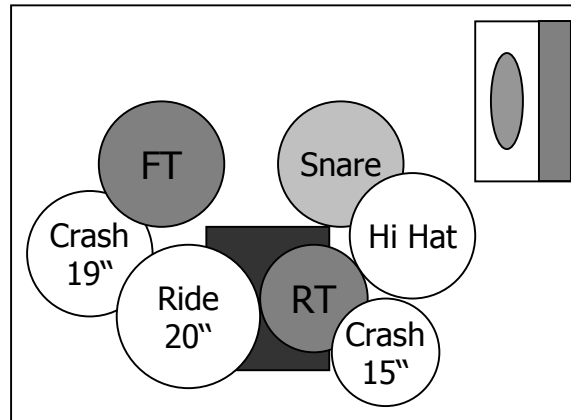

Stage Rider

technical contact: information@thecarnation.com

Bass 
 Amp Head:
 Ampeg SVT Classic
 Speaker Cabinet:
 Ampeg SVT 8 x 10"

Drums:
 Bass Drum: 22"
 Snare: 14"
 Rack Tom: 12"
 Floor Tom: 16"

Cymbals:
 Hi Hat: 14"
 Ride: 20"
 Crash 1: 15"
 Crash 2: 19"

Guitar 
 Vox AC-15 Combo

Guitar 
 Amp Head:
 Marshall
 Speaker Cabinet:
 Marshall 4 x 12"

Lead Vocal

Backing Vocal

Backing Vocal

left

right