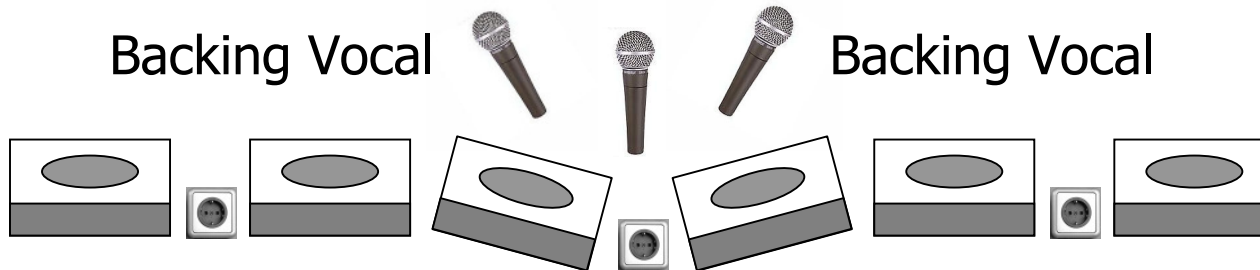

Stage Rider

technical contact: information@thecarnation.com

Bass 
 Amp Head:
 Ampeg SVT Classic
 Speaker Cabinet:
 Ampeg SVT 8 x 10"

Drums:
 Bass Drum: 22"
 Snare: 14"
 Rack Tom: 12"
 Floor Tom: 16"

Cymbals:
 Hi Hat: 14"
 Ride: 20"
 Crash 1: 15"
 Crash 2: 19"

Guitar 
 Vox AC-15 Combo

Guitar 
 Amp Head:
 Marshall
 Speaker Cabinet:
 Marshall 4 x 12"

Lead Vocal

Backing Vocal

Backing Vocal

left

right